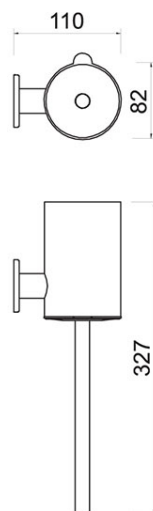

Code: **ASM14**

Smile - toilet brush, polished stainless steel

<https://www.ferrocompany.com/product-6323-ASM14.html>

Individual packaging: **1, package with bar code allowing for retail sale**

- Length [mm]: 82
- Depth [mm]: 110
- Body material/assembly material: metal
- Width [mm]: 82
- Height [mm]: 327
- Height [mm]: 327